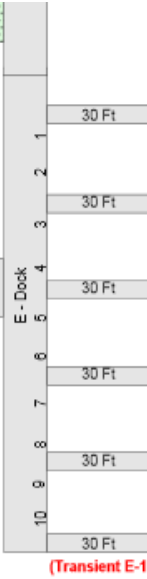

Traditional Transient Slips

We do not take reservations!

(Transient E-11)

(Transient A-13)

(Transient B-13)

2018 Dock Captain
 Rough Locations -
 please visit the club-
 house map for current

(Transient D-11)