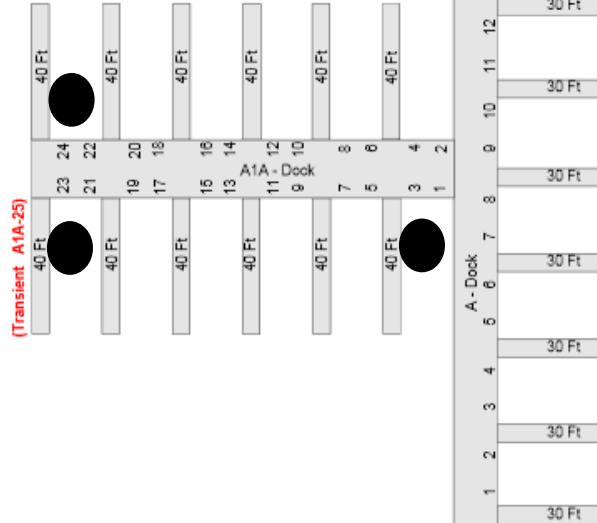

Traditional Transient Slips

We do not take reservations!

(Transient E-11)

(Transient A-13)

(Transient B-13)

2018 Dock Captain
 Rough Locations -
 please visit the club-
 house map for current

(Transient D-11)