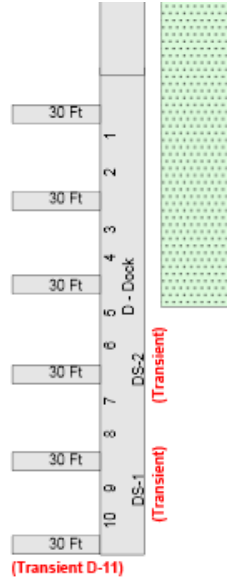

Traditional Transient Slips

We do not take reservations!

(Transient E-11)

(Transient A-13)

(Transient B-13)

2018 Dock Captain
 Rough Locations -
 please visit the club-
 house map for current

(Transient D-11)