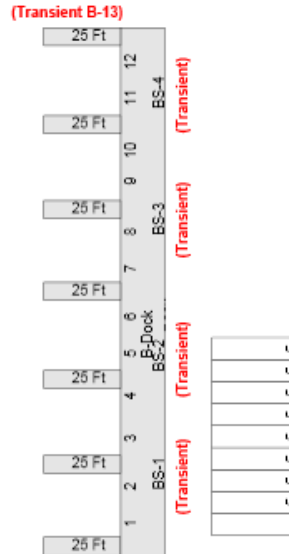

Traditional Transient Slips

We do not take reservations!

(Transient E-11)

(Transient A-13)

(Transient B-13)

2018 Dock Captain
 Rough Locations -
 please visit the club-
 house map for current

(Transient D-11)