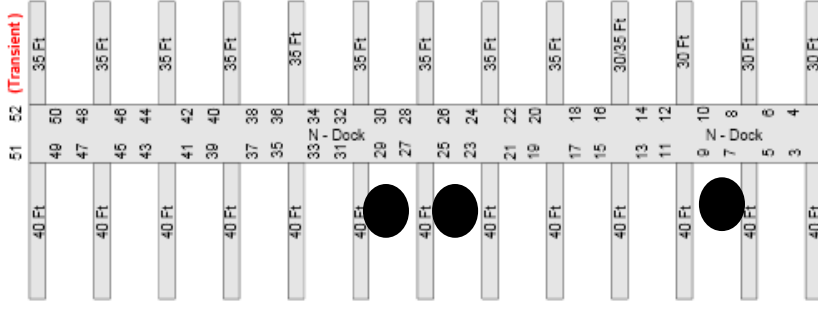

Proof of club membership must be provided.

Port Dover YC (Not Cliffside)
Ashtabula YC
Kanagio YC
Fairport Harbor YC
Grand River YC
Mentor YC
Edgewater YC (Cleveland)
Dunkirk YC (New York)
Harbor Bay Yacht Club (Sandusky, OH)

Traditional Transient Slips

We do not take reservations!

(Transient E-11)

(Transient A-13)

(Transient B-13)

2018 Dock Captain
 Rough Locations -
 please visit the club-
 house map for current

(Transient D-11)