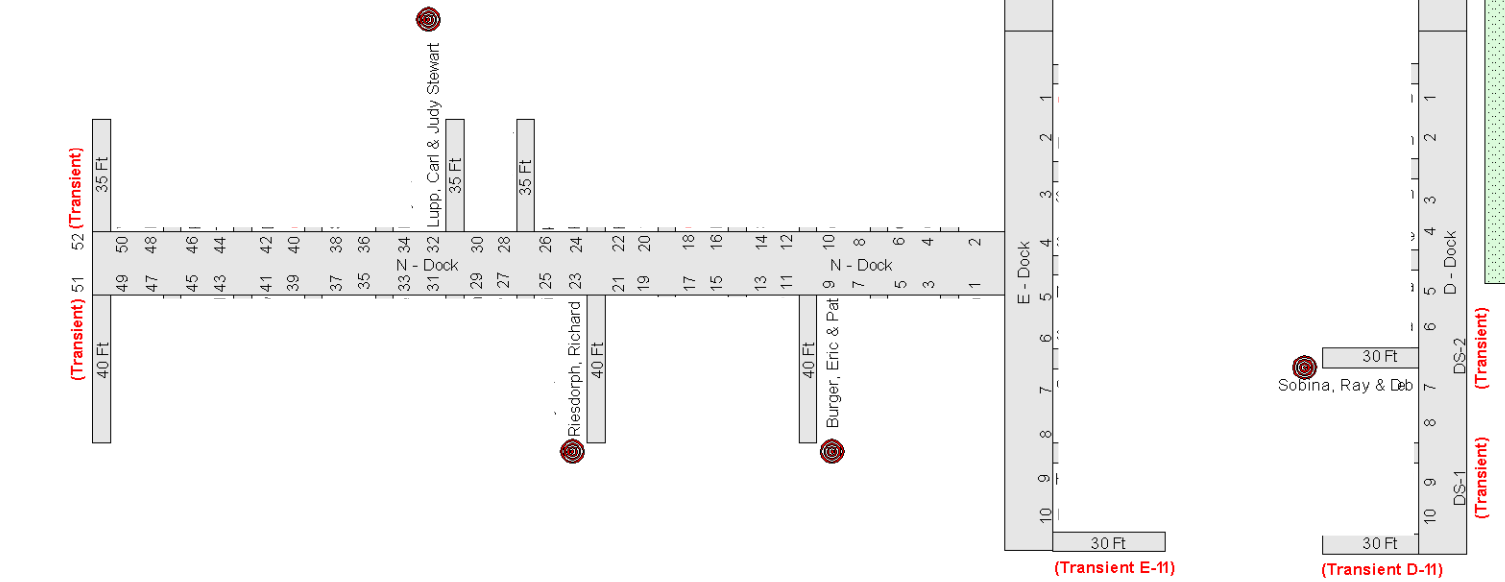

CPYC Slip Assignments - June 2016 v1

2016 Dock Captains noted as