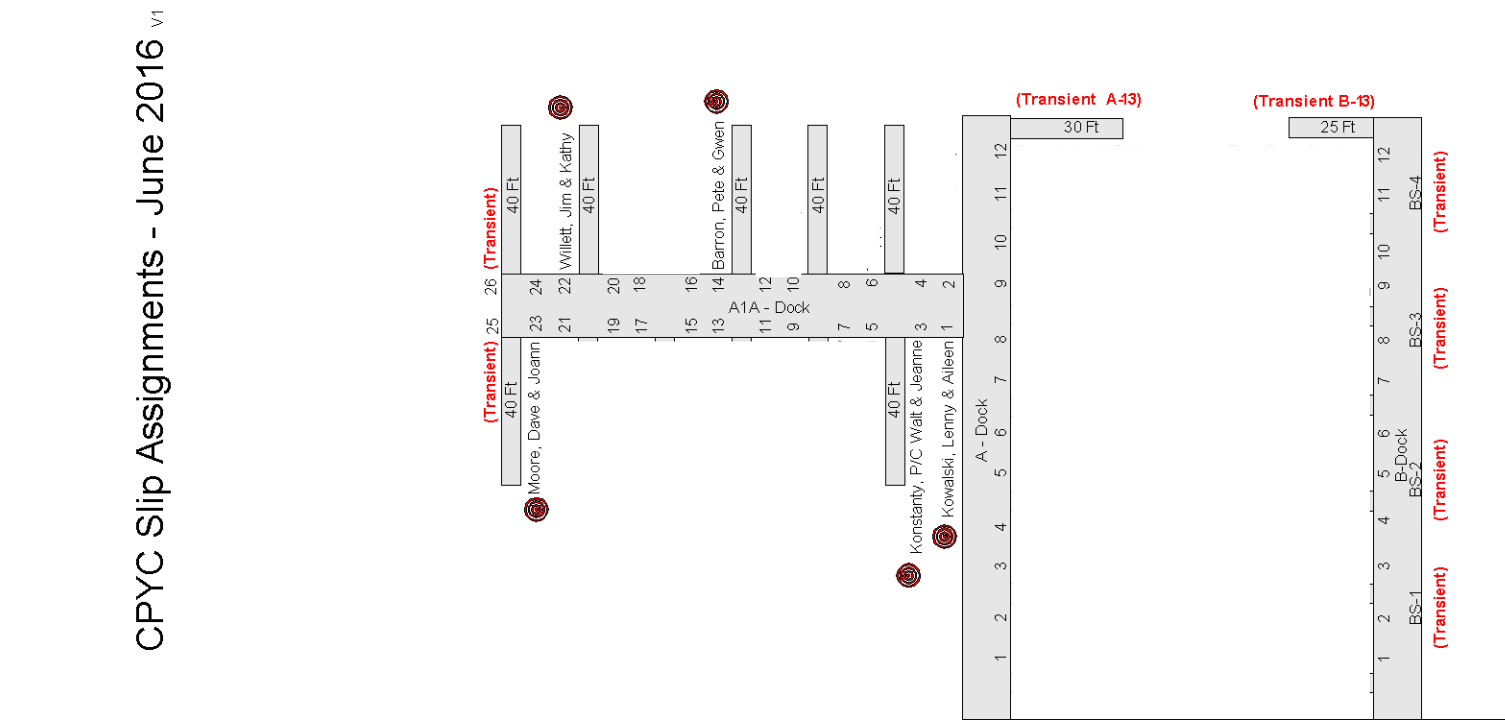

CPYC Slip Assignments - June 2016 v1

2016 Dock Captains noted as